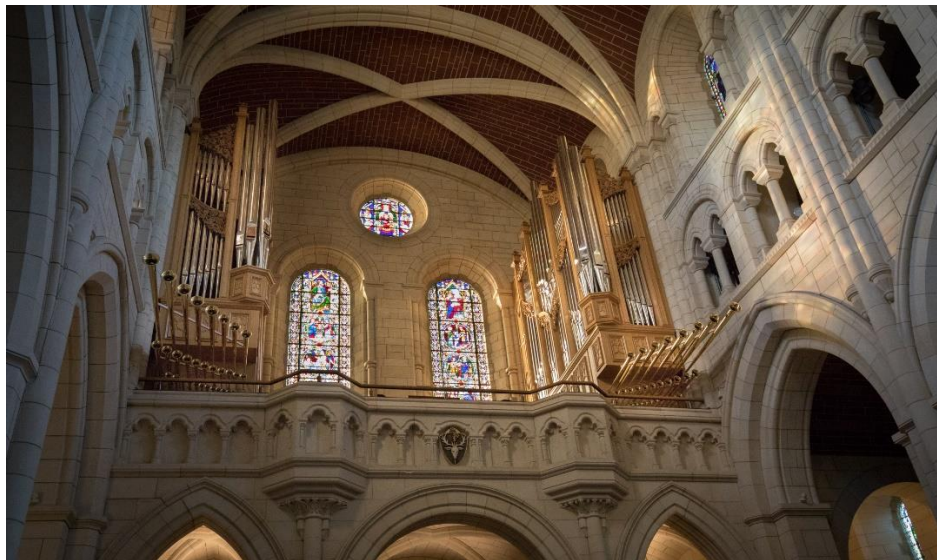

BUCKFAST ABBEY  
 BUCKFASTLEIGH, DEVON, ENGLAND  
 Four Manuals • Electric action • 2018

<b>GREAT</b>	Manual II, unenclosed	<b>SWELL</b>	Manual III - enclosed
Bourdon	16'	Flûte à Cheminée	8'
Principal	8'	Gemshorn	8'
Bourdon	8'	Viole de Gambe	8'
Spitzflöte	8'	Voix Céleste (dal C2)	8'
Octave	4'	Prestant	4'
Blockflöte	4'	Flûte Creuse	4'
Quint	2 2/3'	Nazard	2 2/3'
Superoctave	2'	Octavin	2'
Mixture IV	1 1/3'	Tierce	1 3/5'
Terz Zimbel III	1/2'	Plein Jeu IV	2'
Trumpet	8'	Basson	16'
Clarion	4'	Trompette Harmonique	8'
Pontifical Trumpet	8'	Hautbois	8'
Abbatial Trumpet	8'	Clairon Harmonique	4'
		Tremulant	
Sub Octave		Sub Octave	
Unison Off		Unison Off	
		Super Octave	