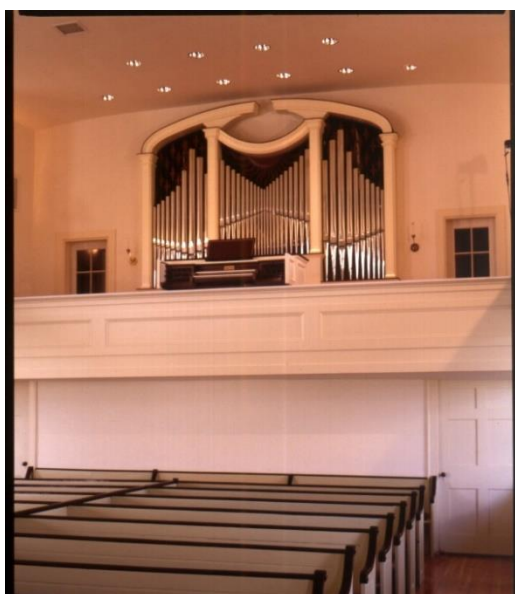

Fratelli Ruffatti

PIPE ORGAN BUILDERS OF PADOVA, ITALY www.ruffatti.com

UNITED CONGREGATIONAL CHURCH LITTLE COMPTON, RHODE ISLAND, USA

Two manuals • Mechanical action • 2001

GREAT ORGAN	Manual I, unenclosed	
Principal	8'	58 pipes
Flauto Traverso	8'	58 pipes
Octave	4'	58 pipes
Blockflöte	4'	58 pipes
Superoctave	2'	58 pipes
Mixture IV	1 1/3'	232 pipes
Trumpet	88	58 pipes