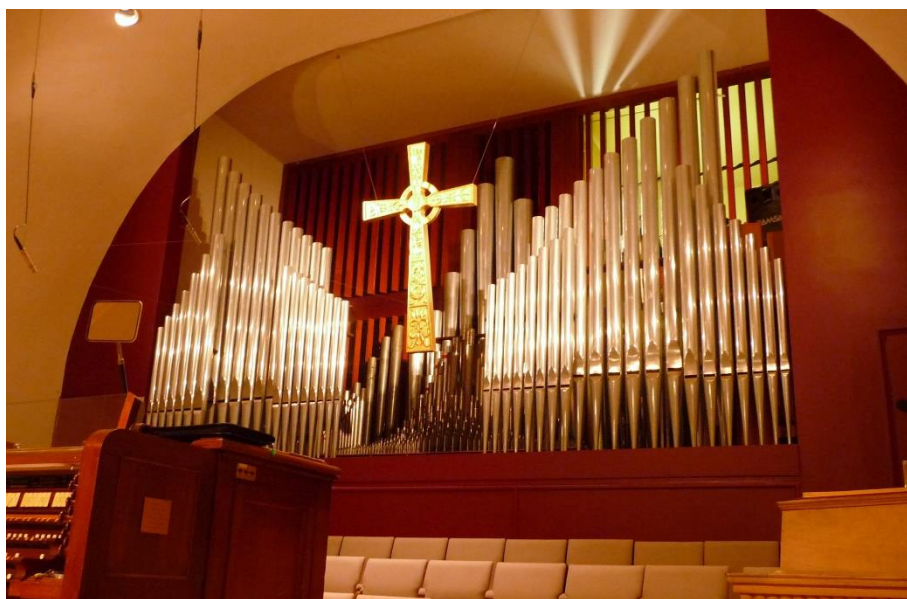

Fratelli Ruffatti

PIPE ORGAN BUILDERS OF PADOVA, ITALY www.ruffatti.com

NORTH AVENUE PRESBYTERIAN CHURCH ATLANTA, GEORGIA, USA

Three manuals • Electric action • 1974

GREAT ORGAN	Manual II, unenclosed		SWELL ORGAN	Manual III, enclosed	
Gedeckt Pommer	16'	61 pipes	Gedeckt	16'	73 pipes
Diapason	8'	61 pipes	Viola Pomposa	8'	73 pipes
Principal	8'	61 pipes	Viola Celeste	8'	73 pipes
Bourdon	8'	61 pipes	Rohrflute	8'	73 pipes
Octave	4'	61 pipes	Flauto Celeste II	8	'134 pipes
Fifteenth	2'	61 pipes	Principal	4'	73 pipes
Fourniture IV	1 1/3'	244 pipes	Flauto Veneziano	4'	73 pipes
Trumpet	8'	61 pipes	Nasard	2 2/3'	61 pipes
Trompette de Fête	8'	61 pipes	Blockflöte	2'	61 pipes
Tremulant			Plein Jeu VI	2'	366 pipes
Chimes		21 bells	Basson	16'	12 pipes
Great	16'		Trompette	8'	61 pipes
Unison Off			Hautbois	8'	61 pipes
Great	4'		Clairon	4'	12 pipes
			Tremulant		
			Swell	16'	
			Unison Off		
			Swell	4'	